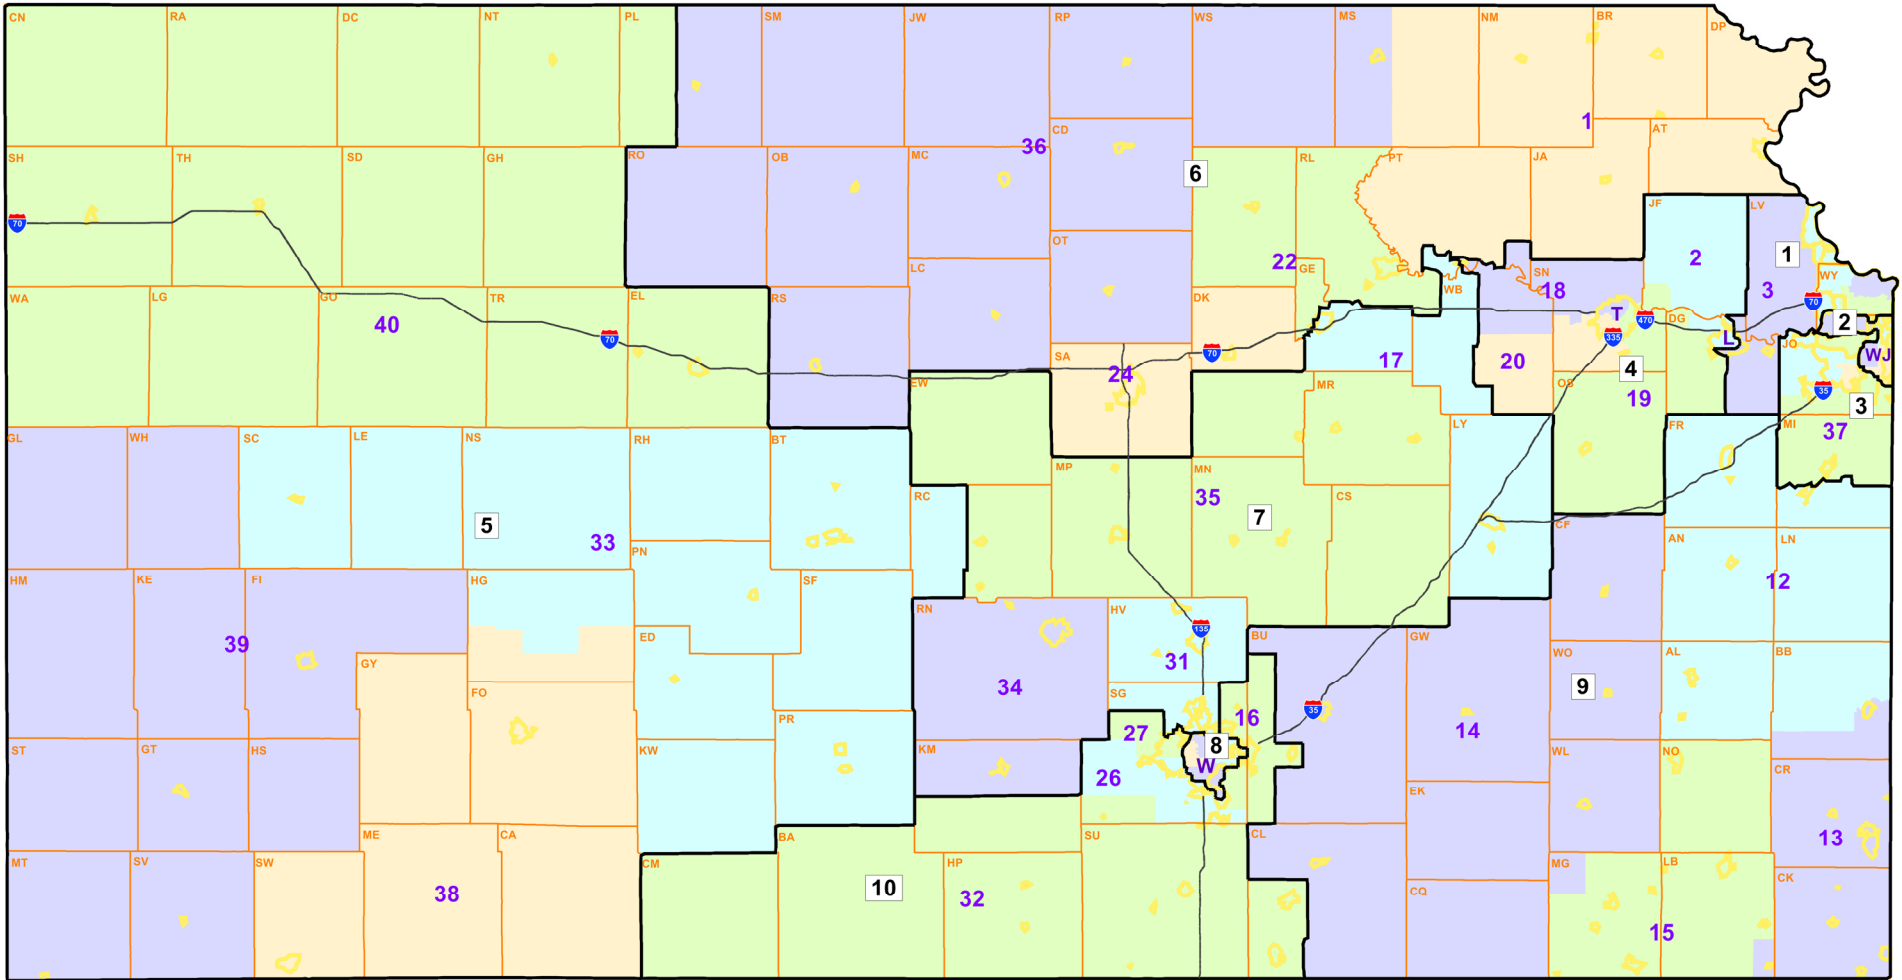

Plan: M5_District Court - SBOE for KLRD TR

- Cities class 1 or 2
- County
- Interstate Highways
- SBOE Districts
- Senate Districts

Kansas Legislative Research Dept. 06/07/2012

State Board of Education (SBOE) districts are based on Senate districts.

SBOE District	Senate Districts
1	3,4,5,6
2	7,8,10,11
3	9,21,23,37
4	2,18,19,20
5	33,38,39,40
6	1,22,24,36
7	17,31,34,35
8	25,28,29,30
9	12,13,14,15
10	16,26,27,32

M5_District Court - SBOE for KLRD TR

NOTE: In urban areas, VTD boundaries and highways have been hidden so that other information can be displayed. Detailed maps of urban areas follow this statewide map.

W=Wichita districts 25, 26, 27, 28, 29, 30, 31

T=Topeka districts 18, 19, 20

L=Lawrence districts 2, 3, 19

WJ=Wyandotte and Johnson County districts 4-11, 21, 23, 37