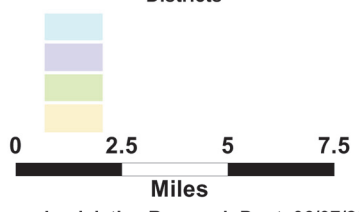

Plan: M5_District Court - Senate for KLRD TR

-  Voting District
-  Cities class 1 or 2
-  County
-  Interstate Highways
-  U.S. Highways
-  State Highways

Kansas Legislative Research Dept. 06/07/2012

M5_District Court - Senate for KLRD TR