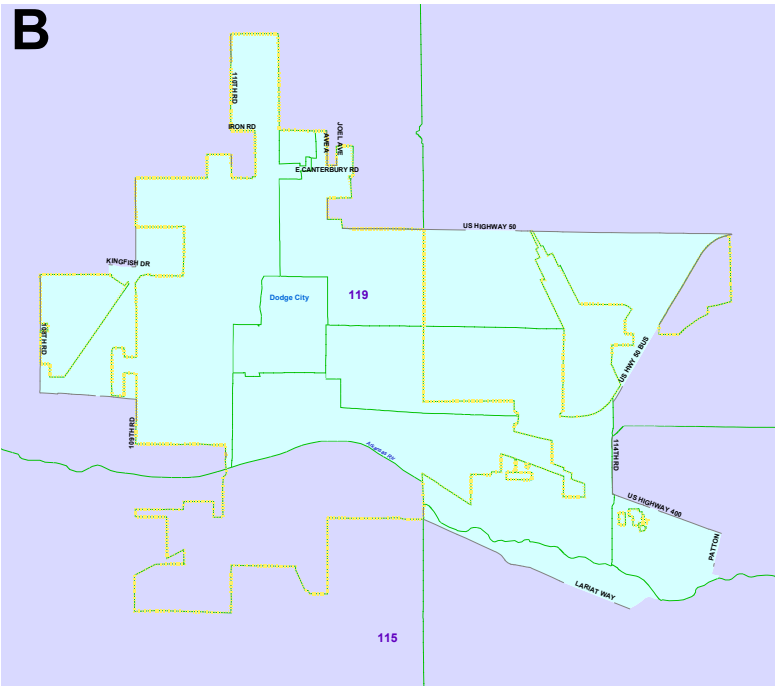

District Court - House for KLRD TR
Dodge City and Garden City

Plan: District Court - House for KLRD TR
Map Features
 Voting District
 Cities class 1 or 2

Miles

Kansas Legislative Research Dept. 06/06/2012

Plan: District Court - House for KLRD TR
Map Features
 Voting District
 Cities class 1 or 2

Miles

Kansas Legislative Research Dept. 06/06/2012