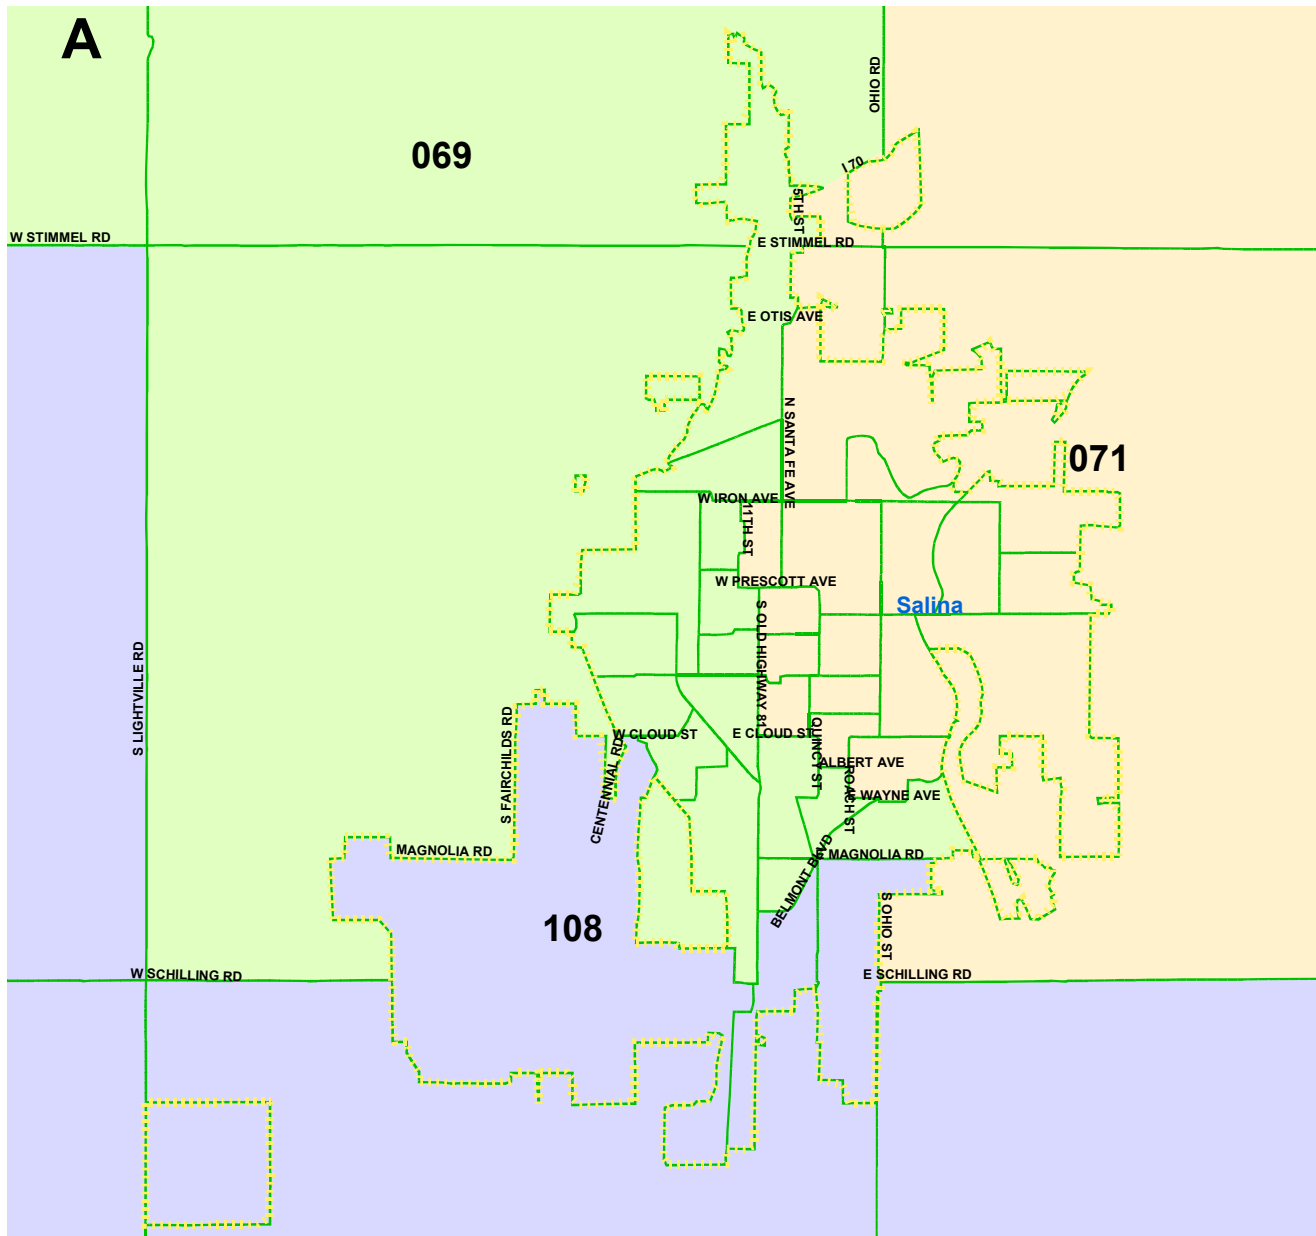

District Court - House for KLRD TR

Salina

Page 7 of 18

Plan: District Court - House for KLRD TR

Map Features

- Voting District
 - Cities class 1 or 2
- 0 .5 1 1.5
Miles

Kansas Legislative Research Dept. 06/06/2012