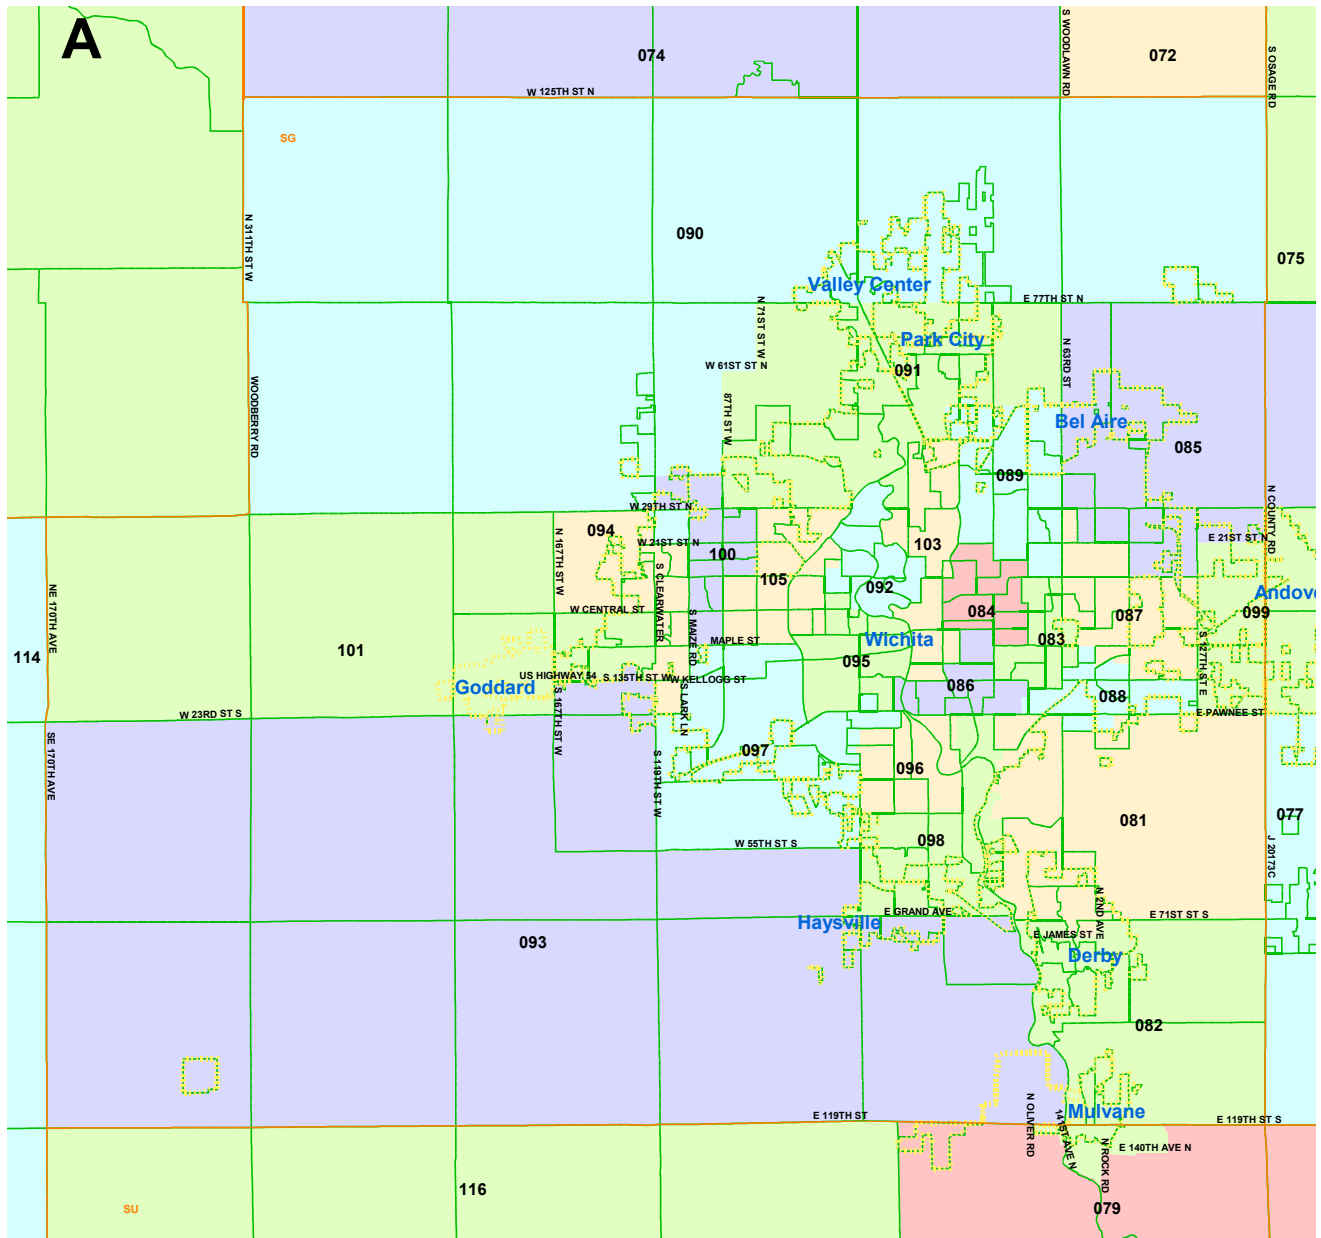

District Court - House for KLRD TR

Sedgwick County

Page 8 of 17

Plan: District Court - House for KLRD TR

Map Features

- Voting District
- Cities class 1 or 2
- County

Kansas Legislative Research Dept. 06/06/2012