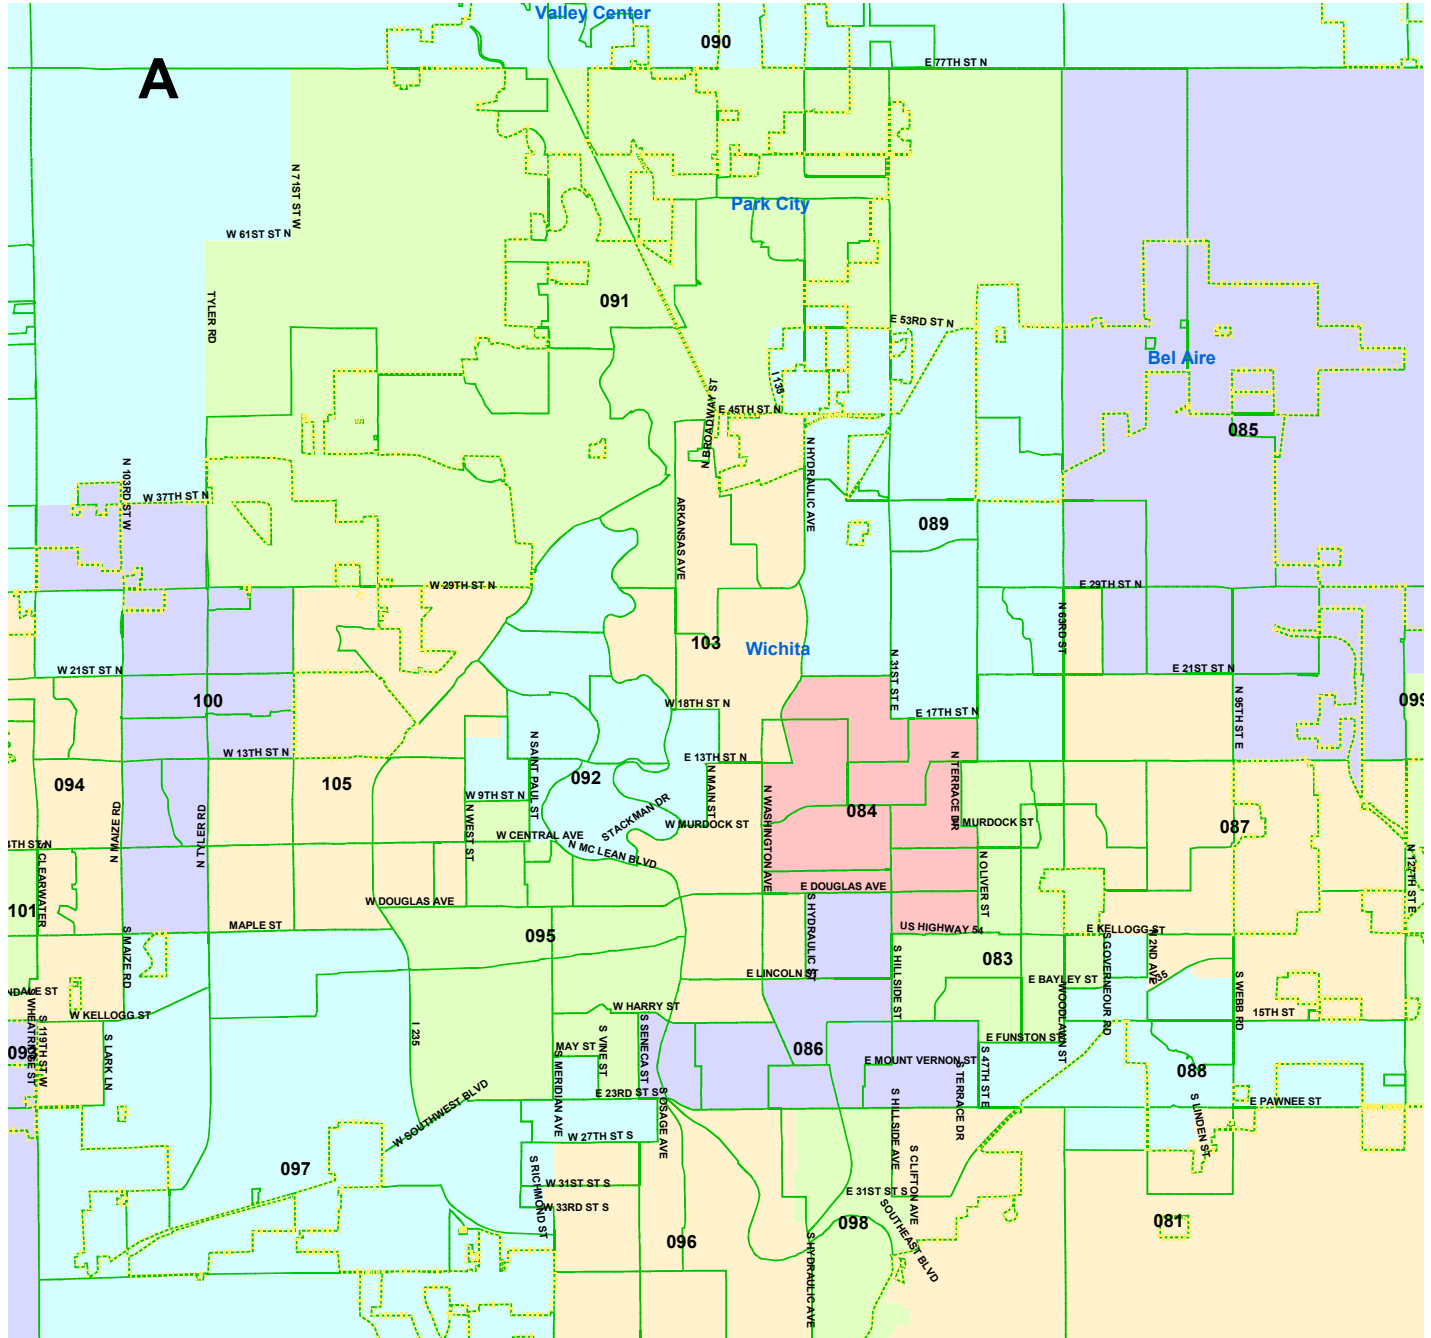

District Court - House for KLRD TR

Wichita

Page 9 of 17

District Court - House for KLRD TR
Map Features

- Voting District
- Cities class 1 or 2
- County

0 1 2 3
Miles

Kansas Legislative Research Dept. 06/06/2012