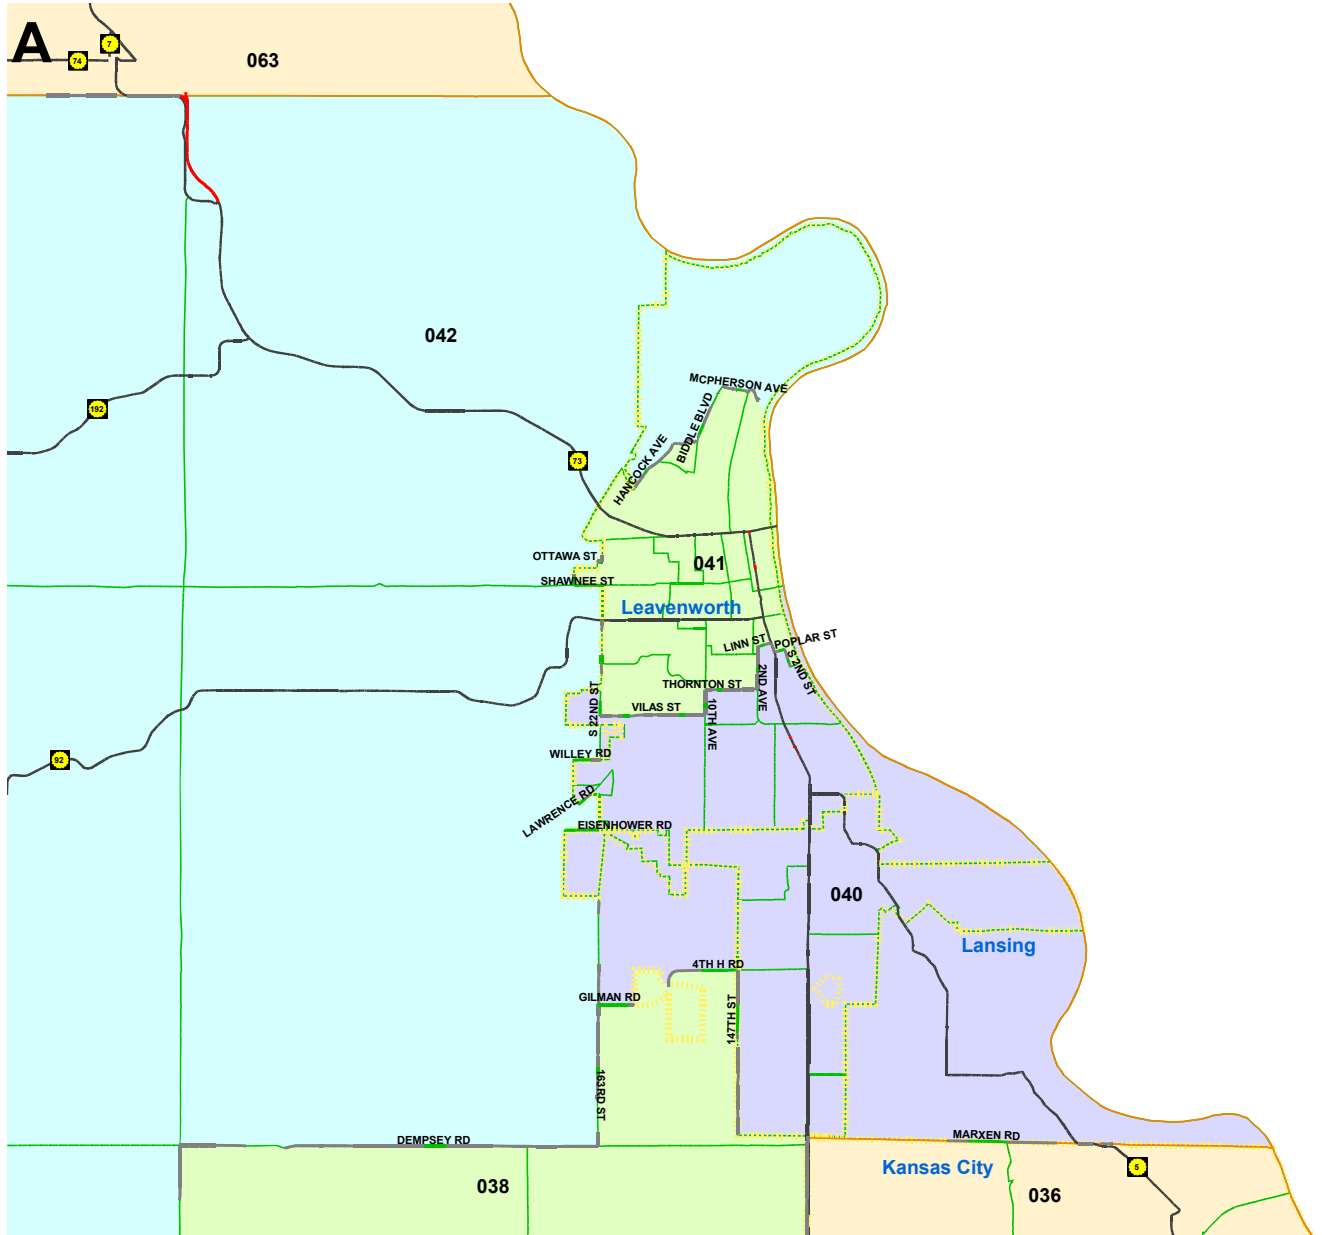

District Court - House for KLRD TR

Leavenworth

Page 11 of 17

Plan: District Court - House for KLRD TR
Map Features

- Voting District
- Cities class 1 or 2
- County
- Interstate Highways
- U.S. Highways
- State Highways

0 1.5 3 4.5
Miles

Kansas Legislative Research Dept. 06/06/2012