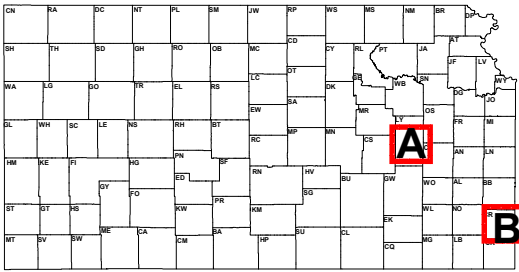

# District Court - House for KLRD TR

## Emporia and Pittsburg

**Plan: District Court - House for KLRD TR**  
 Map Features  
 Voting District  
 Cities class 1 or 2  
 Interstate Highways  
 U.S. Highways  
 State Highways

0 1 2 3  
 Miles

Kansas Legislative Research Dept. 06/06/2012

**Plan: District Court - House for KLRD TR**  
 Map Features  
 Voting District  
 Cities class 1 or 2  
 Interstate Highways  
 U.S. Highways  
 State Highways